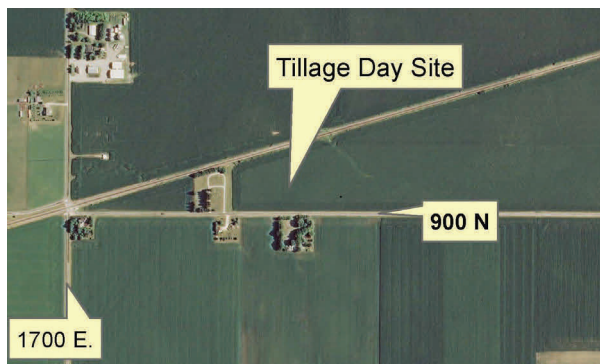

Tillage to Meet Your Needs

July 16, 2013 from 8:00 AM to noon

Field Location: 1 mile East of Philo on 900N

All Your Area Equipment Dealers Will Be On Site!

- Look at a variety of tillage equipment.
- Watch the equipment in action.
- Check out the results and investigate the residue.
- Talk to the Engineers and Equipment Dealers.
- Variable N Rate Applicator will be on hand.

Kuhns Equipment

Shaff Implement Co.

For More Information:

call 217-352-3536 ext 3 or www.ccswcd.com

See You in the Field Mapped Below -